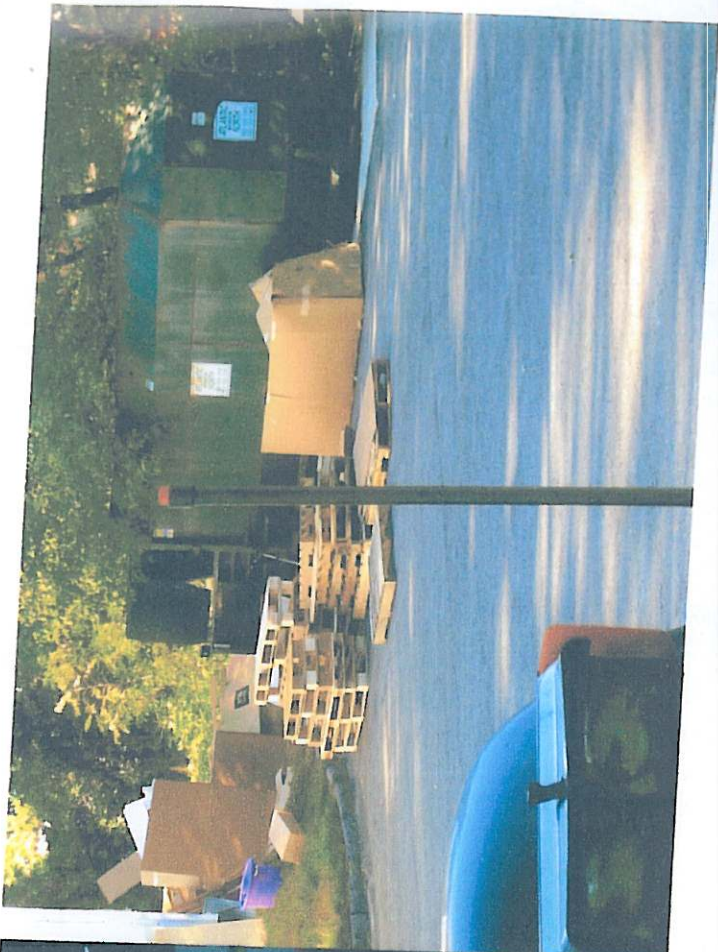

CITY  
REMOVING  
SNOW  
FROM  
PRIVATE  
PROPERTY

EARLY  
WINTER  
2007 →  
2008

HORNE  
CT

AGAIN  
BLOCKING  
DRIVEWAYS

- TRUCK REMAINED IDLING > 1 1/2 HRS WHILE TRUCKER SLEPT
- COP THINKS THIS IS "MAKING A DELIVERY" RATHER THAN TRUCK-STOP ACTIVITY
- OCCURRED JAN 2008

ABOUT 36° F

PARKED OFF ASPHALT ON SAND

Tenn license plate

FRI/APRIL 4, 2008 FROM BEFORE  
6:00 AM, 16-WHEELER IDLING

- TRUCKER NOT IN HIS SEAT
- IDLES FOR > 30 MINUTES
- FINALLY MOVES  $\approx$  7:45 AM

THIS IS NOT A TRUCK STOP