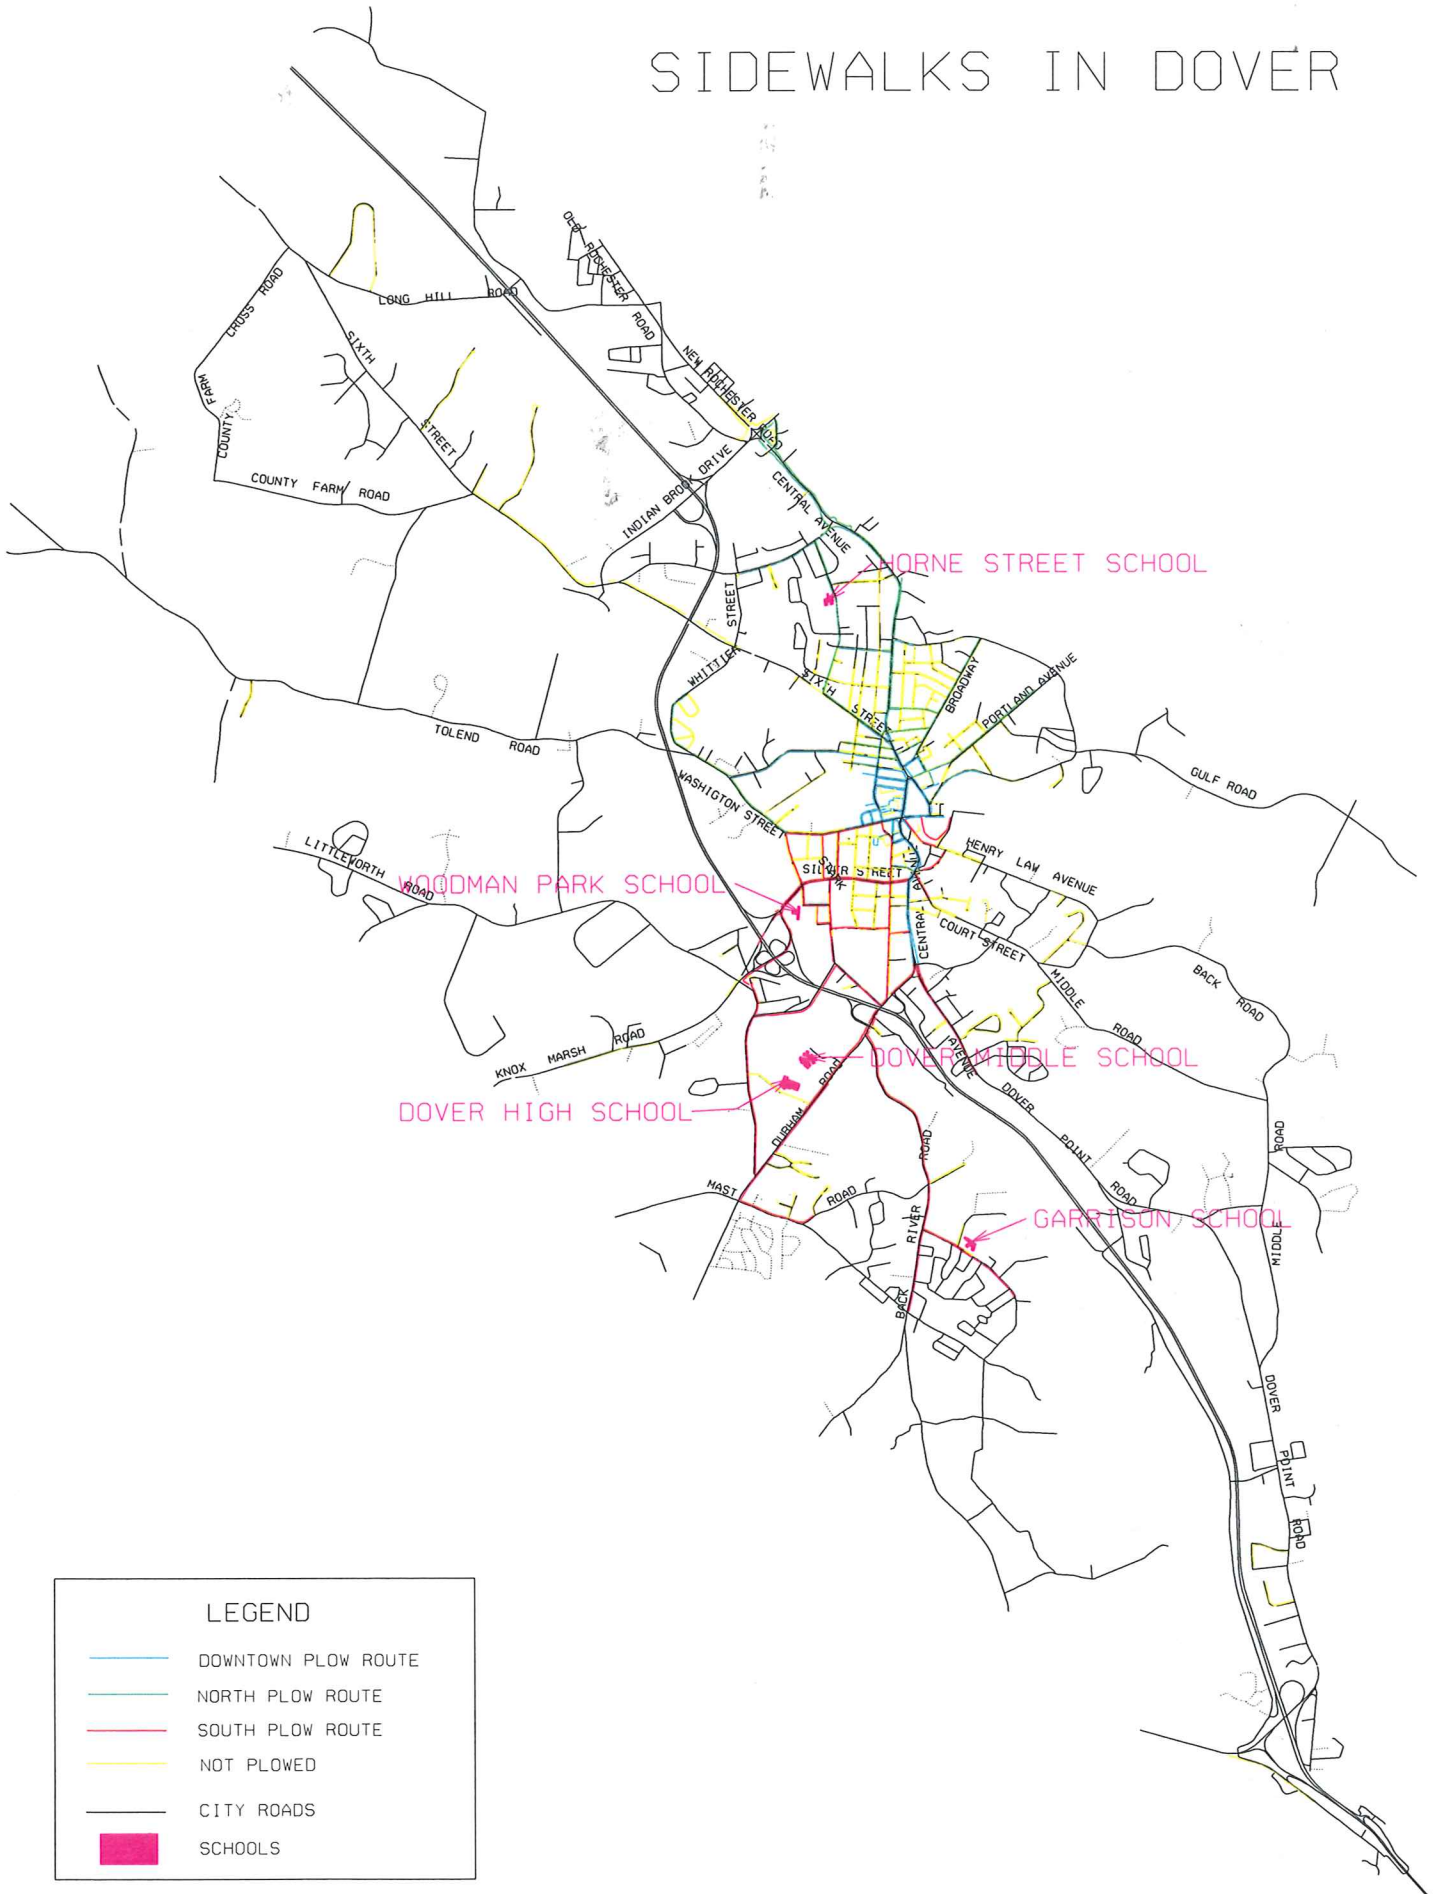

# SIDEWALKS IN DOVER

**LEGEND**

- DOWNTOWN PLOW ROUTE
- NORTH PLOW ROUTE
- SOUTH PLOW ROUTE
- NOT PLOWED
- CITY ROADS
- SCHOOLS