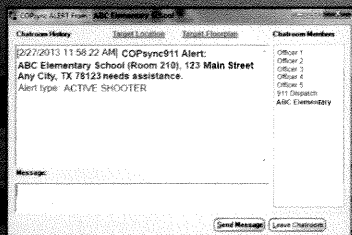

SCHOOL SAFETY!

Real-time Link to COPsync911

Local
Police

County
Sheriff

State
Patrol

Responder™ Every Second Counts

www.bacopsync.com

COPsyncResponder receives alerts from COPsync911 and opens a live connection between a building under threat, law enforcement and dispatch.

Live connection with building and law enforcement.

Communicate silently with officers and dispatch.

Text notification of alert.

Communication link with building and dispatch.

See map of building location.