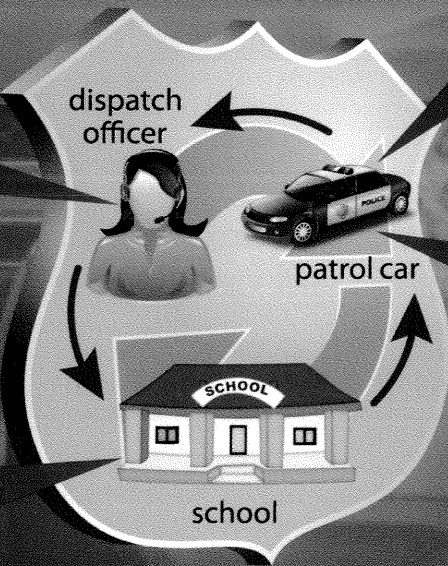

Building Under Threat

- Alert sent to the five closest officers
- Officers arrive on scene 5 to 7 minutes sooner
- Real-time response by armed and trained peace keeping officers

www.bacopsync.com

(888)702-6776 (24/7)

SCHOOL SAFETY!

Real-time Link to COPsync911

Local
Police

County
Sheriff

State
Patrol

Responder™ Every Second Counts

www.bacopsync.com

COPsyncResponder receives alerts from COPsync911 and opens a live connection between a building under threat, law enforcement and dispatch.

Live connection with building and law enforcement.

Communicate silently with officers and dispatch.

Text notification of alert.

Communication link with building and dispatch.

See map of building location.

Access building diagram.

Your tactical advantage!

- Local map view of threat location
- Local map view of officer locations
- COPsync911 alerts received by the closest officers in their patrol cars
- COPsync911 alerts received by 9-1-1 dispatch
- Live chat room among threat location, officers and dispatch
- Downloadable diagram of building under threat
- Alert notification sent to the closest officers' mobile devices