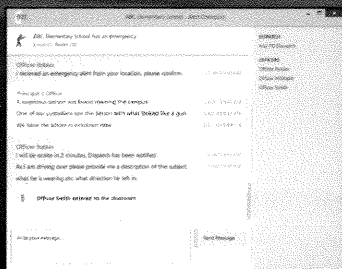

SCHOOL SAFETY!

Real-time Link to COPsync911

Local
Police

County
Sheriff

State
Patrol

Responder™ Every Second Counts

www.bacopsync.com

COPsyncResponder receives alerts from COPsync911 and opens a live connection between a building under threat, law enforcement and dispatch.

Live connection with building and law enforcement.

Communicate silently with officers and dispatch.

Text notification of alert.

Communication link with building and dispatch.

See map of building location.