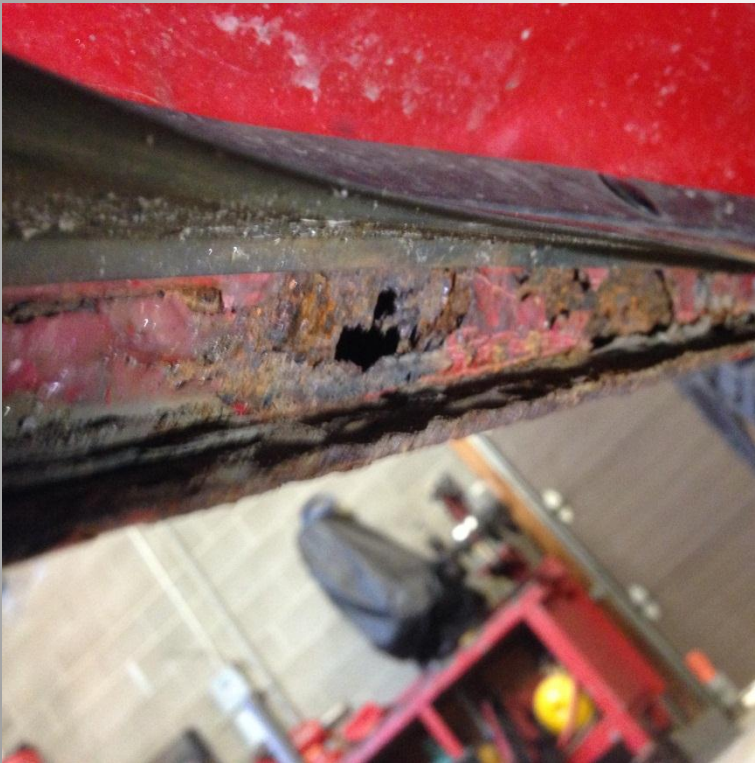

## Forestry 1 Facts

- Model Year 2000
  - 15 Years Old
  - 1 Ton Pickup
- Mileage – 33,244
- Carries 1,800 lbs. of water alone in the skid unit
- Used to Tow SAFE Trailer

# Forestry 1 Rust Issues

**Left, front side where plow attaches from outside looking through to inside of frame rail.**

**Left, front side where plow attaches from inside frame rail.**

**These frame rusted areas have already been repaired on the outside of the frame rails.**

# Forestry 1 Rust Issues

**Bottom edge of driver's side door.**

**Right, front side where plow attaches from inside frame rail.**

**These frame rusted areas have already been repaired on the outside of the frame rails.**